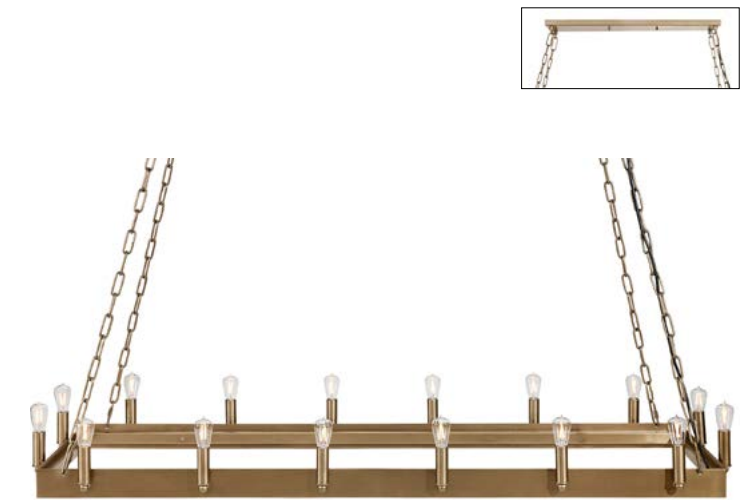

### CROWN

Ceiling lamp. Old brass.

ø 105 cm 18 kg | **82-50140** | 20 bulbs  
ø 165 cm 25 kg | **82-50240** | 30 bulbs

- Metal
- Chain length 140 cm + extra chain 80 cm included
- Additional chain 80 cm, 82-59992
- Wire length 220 cm
- E14, max 25 w. Not included
- Bulb 352-75