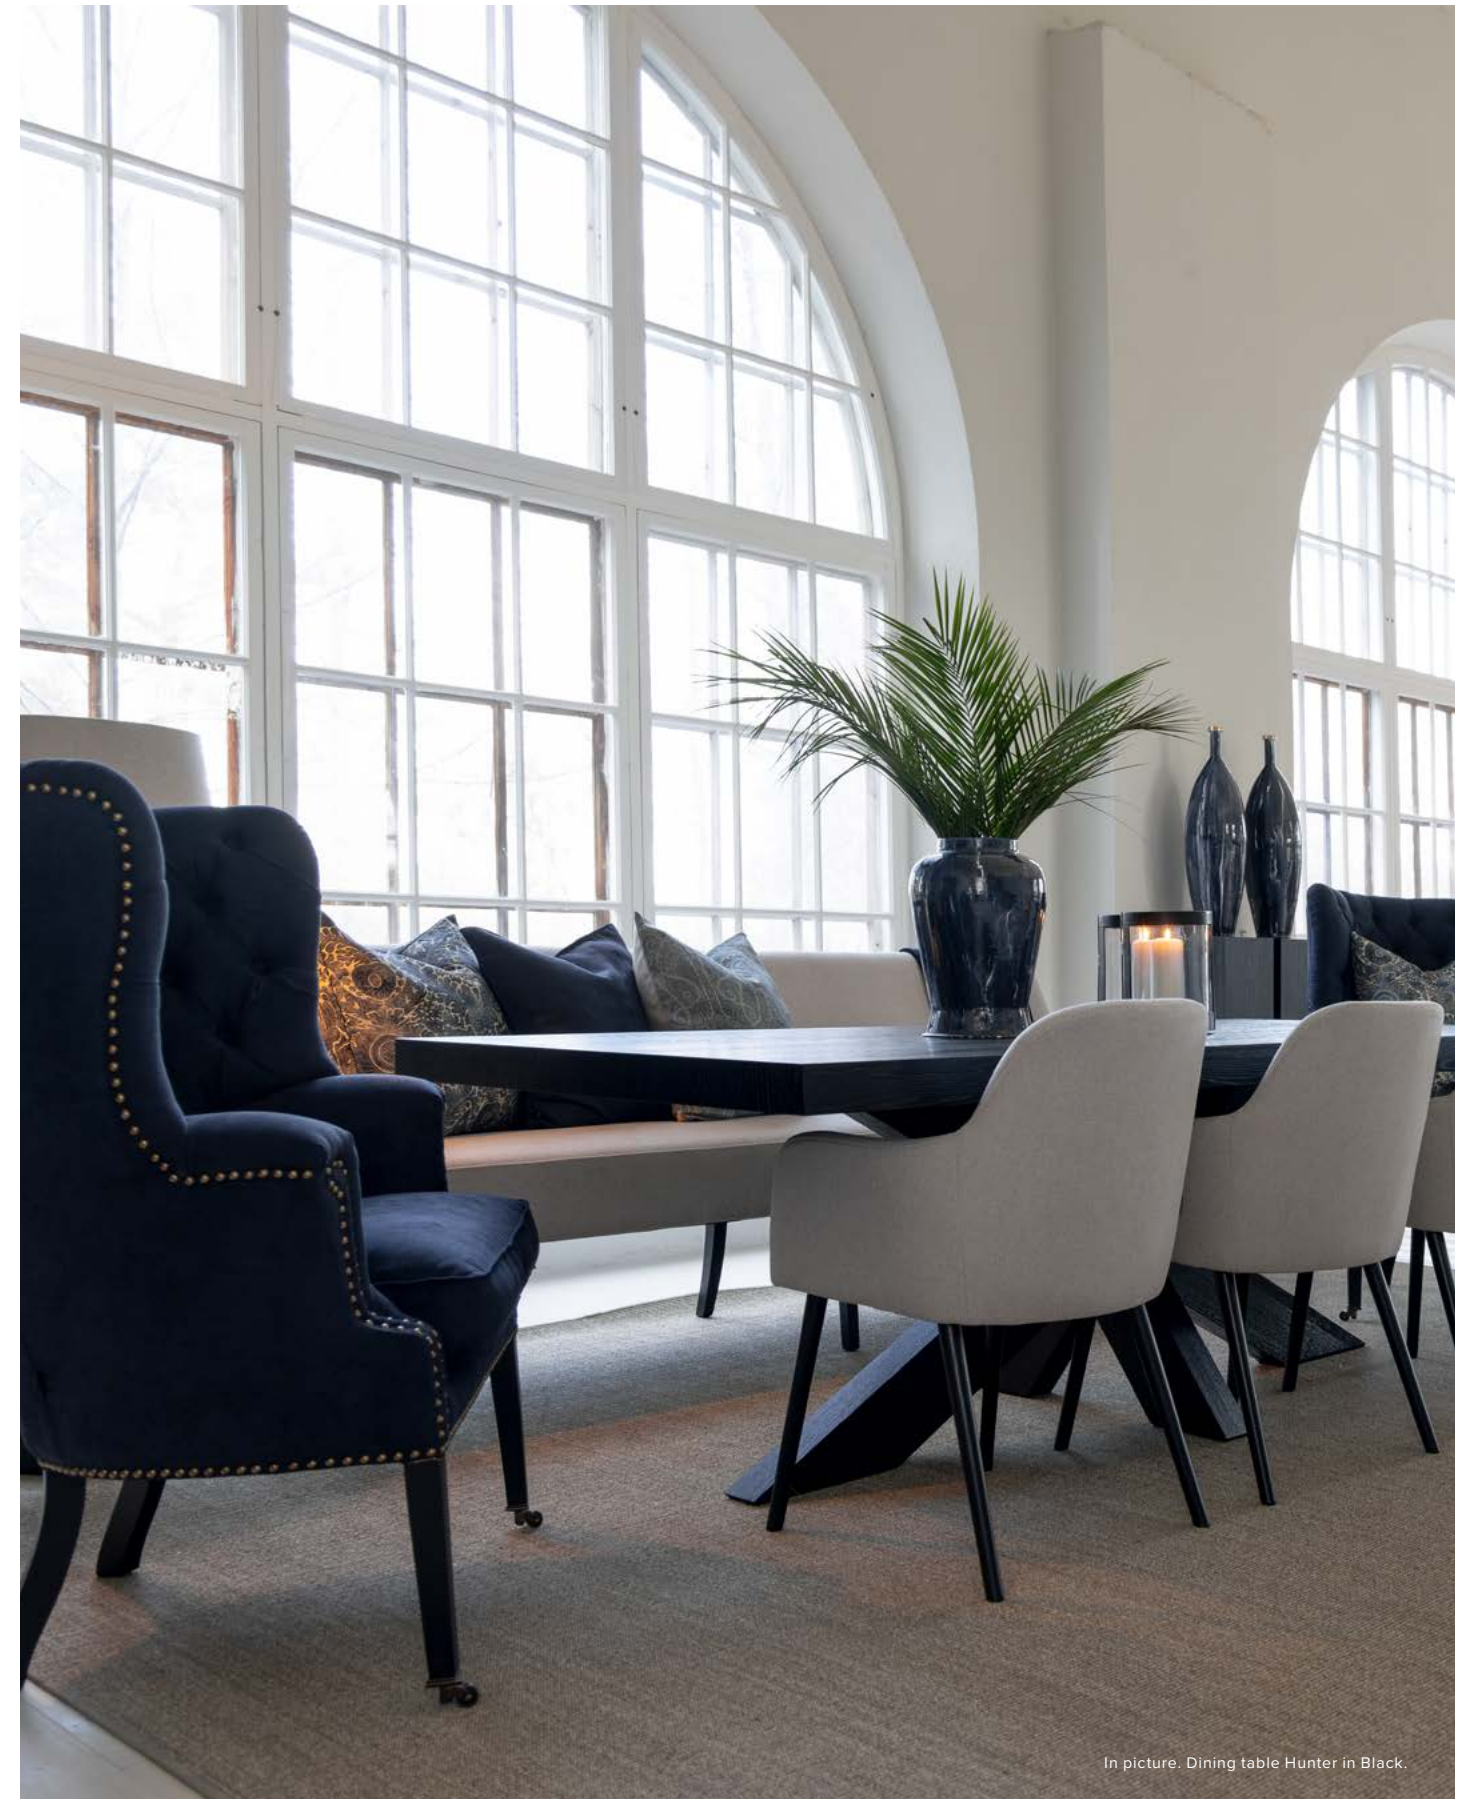

Shown without extensions.  
ø 130 x h 75 cm

Shown with 2 extensions à 60 cm.  
1 250 x w 130 x h 75 cm

In picture. Dining table Hunter in Black.

In picture. Dining table Josh in Black.