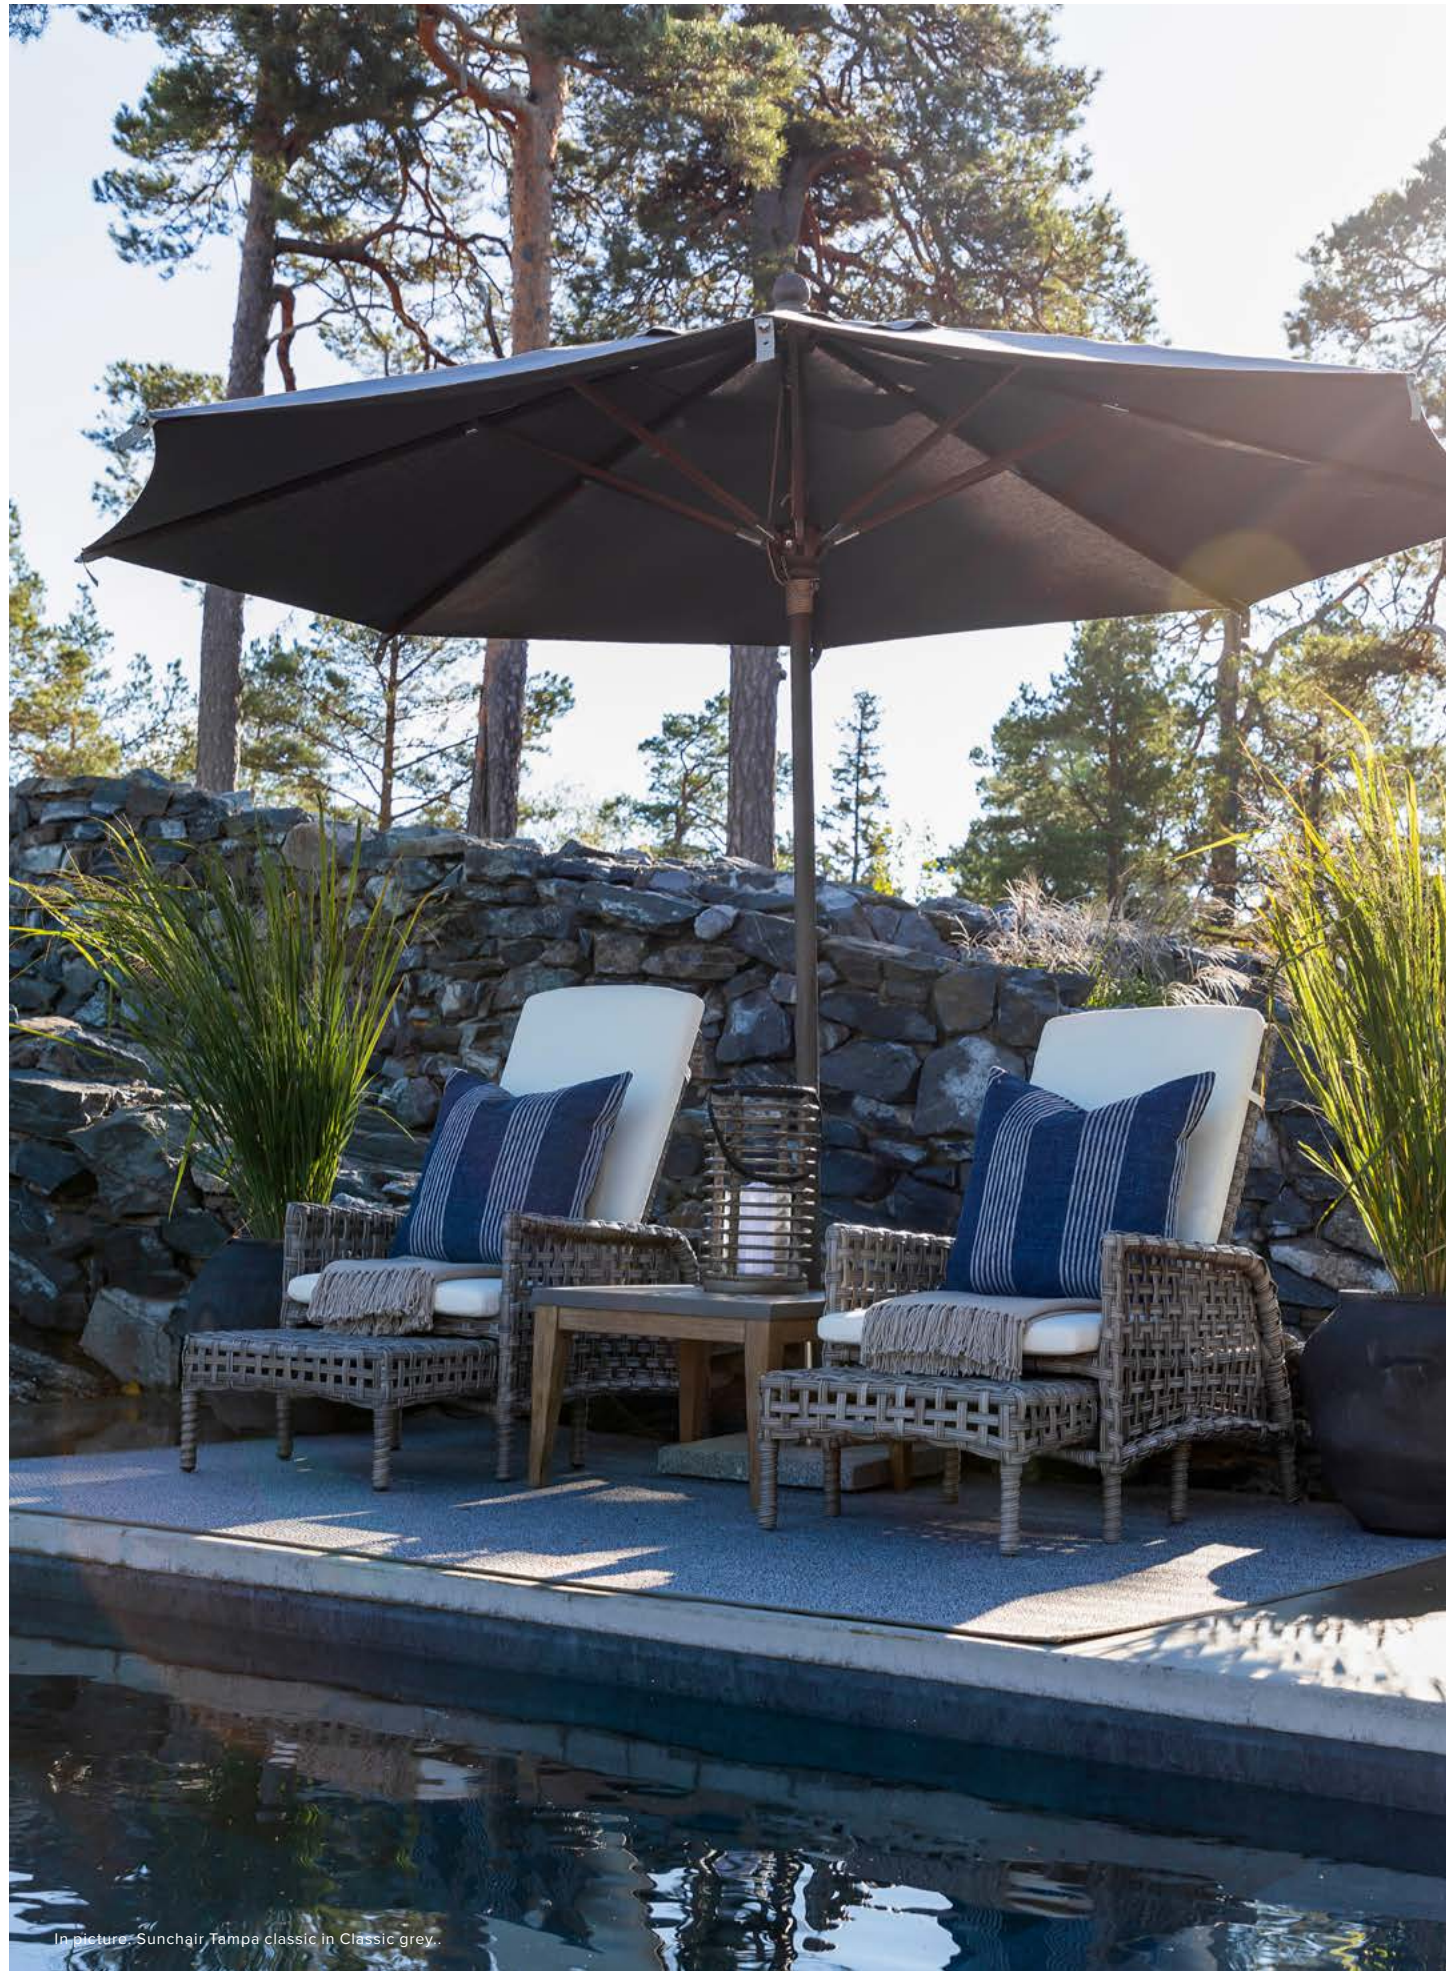

In picture: Sunchair, Tampa classic in Classic grey.