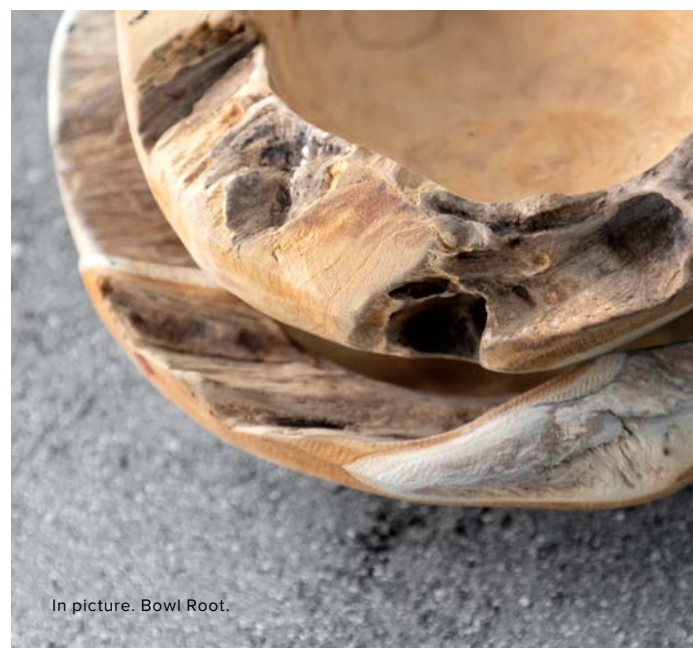

In picture. Bowl Root.