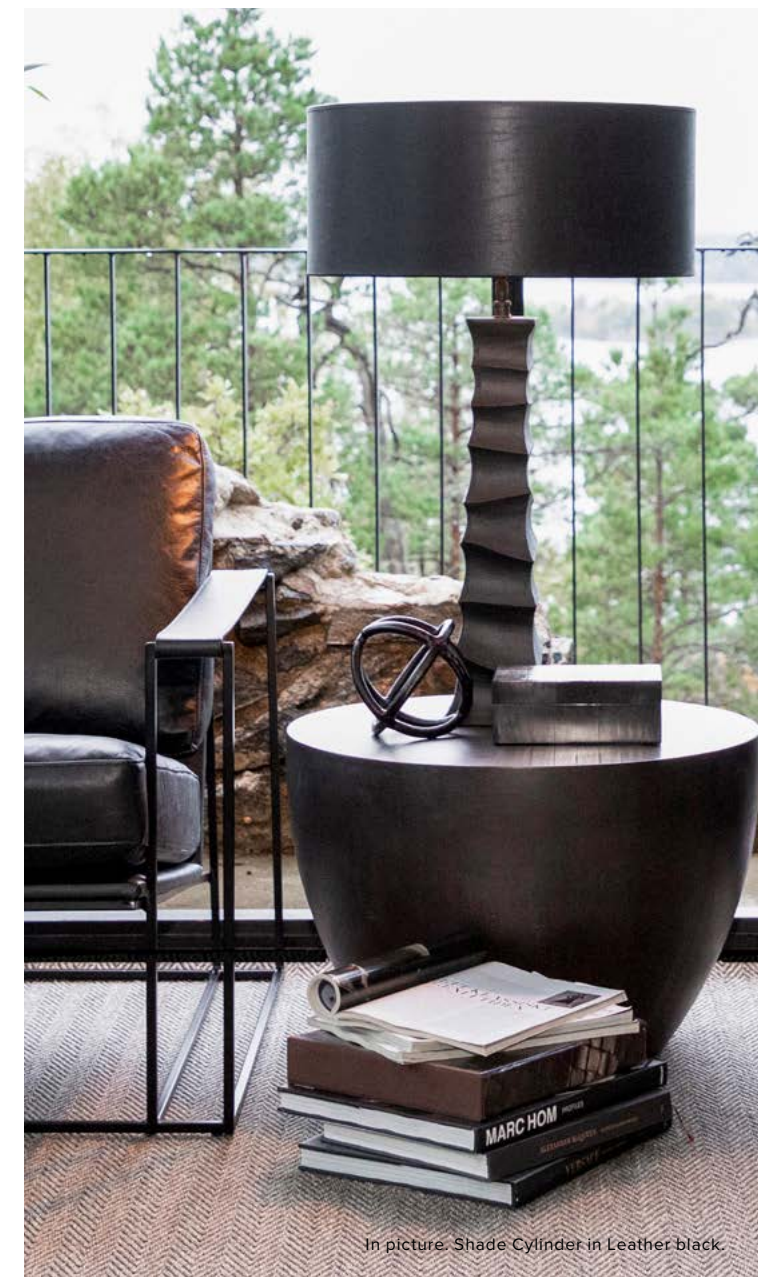

SHADE CYLINDER

Choose between 3 different sizes and 14 colors.

CYLINDER LEATHER CREAM S ø 25 x h 15 cm 82-60003-42 M ø 40 x h 21 cm 82-60002-42 L ø 50 x h 21 cm 82-60001-42	CYLINDER LEATHER GREY S ø 25 x h 15 cm 82-60003-48 M ø 40 x h 21 cm 82-60002-48 L ø 50 x h 21 cm 82-60001-48
CYLINDER LEATHER PALE BROWN S ø 25 x h 15 cm 82-60003-43 M ø 40 x h 21 cm 82-60002-43 L ø 50 x h 21 cm 82-60001-43	CYLINDER LEATHER BLACK S ø 25 x h 15 cm 82-60003-39 M ø 40 x h 21 cm 82-60002-39 L ø 50 x h 21 cm 82-60001-39
CYLINDER RAVE NATURAL S ø 25 x h 15 cm 82-60003-60 M ø 40 x h 21 cm 82-60002-60 L ø 50 x h 21 cm 82-60001-60	CYLINDER RAVE DESERT S ø 25 x h 15 cm 82-60003-62 M ø 40 x h 21 cm 82-60002-62 L ø 50 x h 21 cm 82-60001-62
CYLINDER RAVE LIVER S ø 25 x h 15 cm 82-60003-63 M ø 40 x h 21 cm 82-60002-63 L ø 50 x h 21 cm 82-60001-63	CYLINDER RAVE WOOD S ø 25 x h 15 cm 82-60003-633 M ø 40 x h 21 cm 82-60002-633 L ø 50 x h 21 cm 82-60001-633