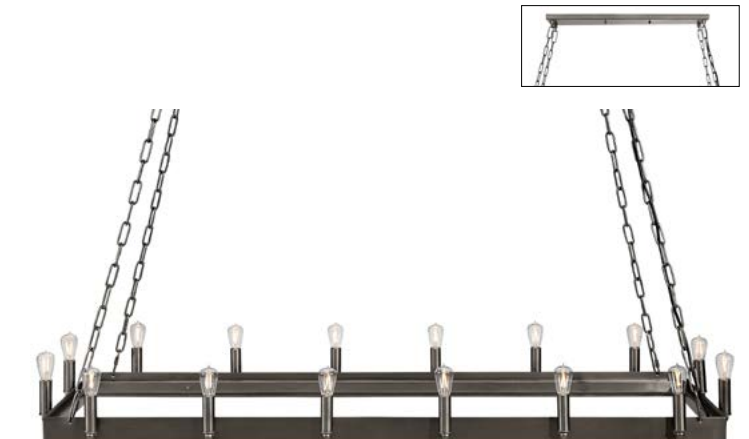

### CROWN

Ceiling lamp. Antique iron.

ø 105 cm 18 kg | **82-50110** | 20 bulbs  
ø 165 cm 25 kg | **82-50210** | 30 bulbs

- Metal
- Chain length 140 cm + extra chain 80 cm included
- Additional chain 80 cm, 82-59999
- Wire length 220 cm
- E14, max 25 w. Not included
- Bulb 352-75