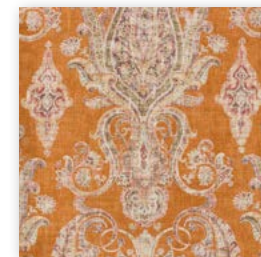

FAIR TRADE Cognac T5102-3
55% linen, 45% rayon