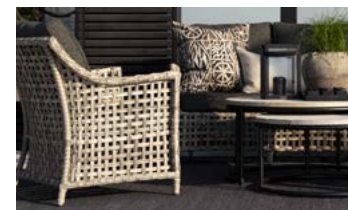

COVER FOR ARMCHAIR SMALL

Suitable for:

Malaga 12-202XX, Marbella 12-167XX.

w 72 x d 83 x h 64/80 cm

12-00004-PC