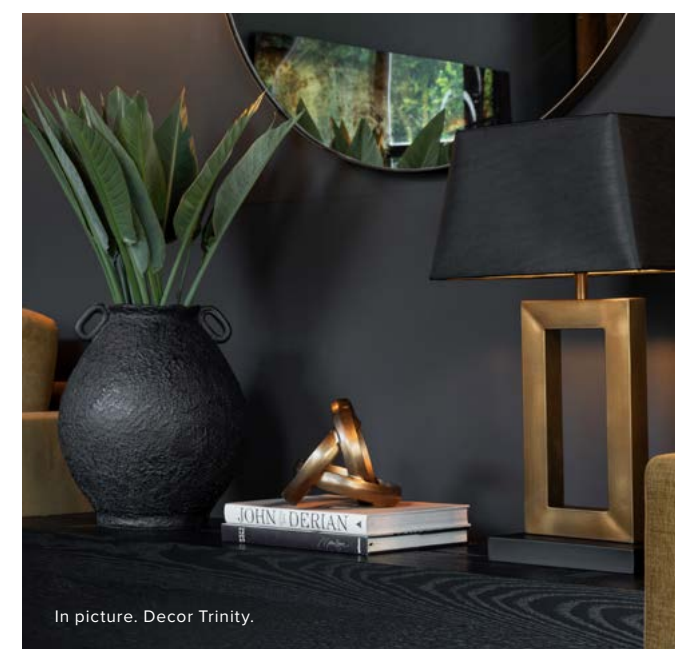

BESNO

Decor chain. Antique brass. Metal.
w 35 x d 14 x h 9 cm | **06-01349**

In picture. Decor Trinity.