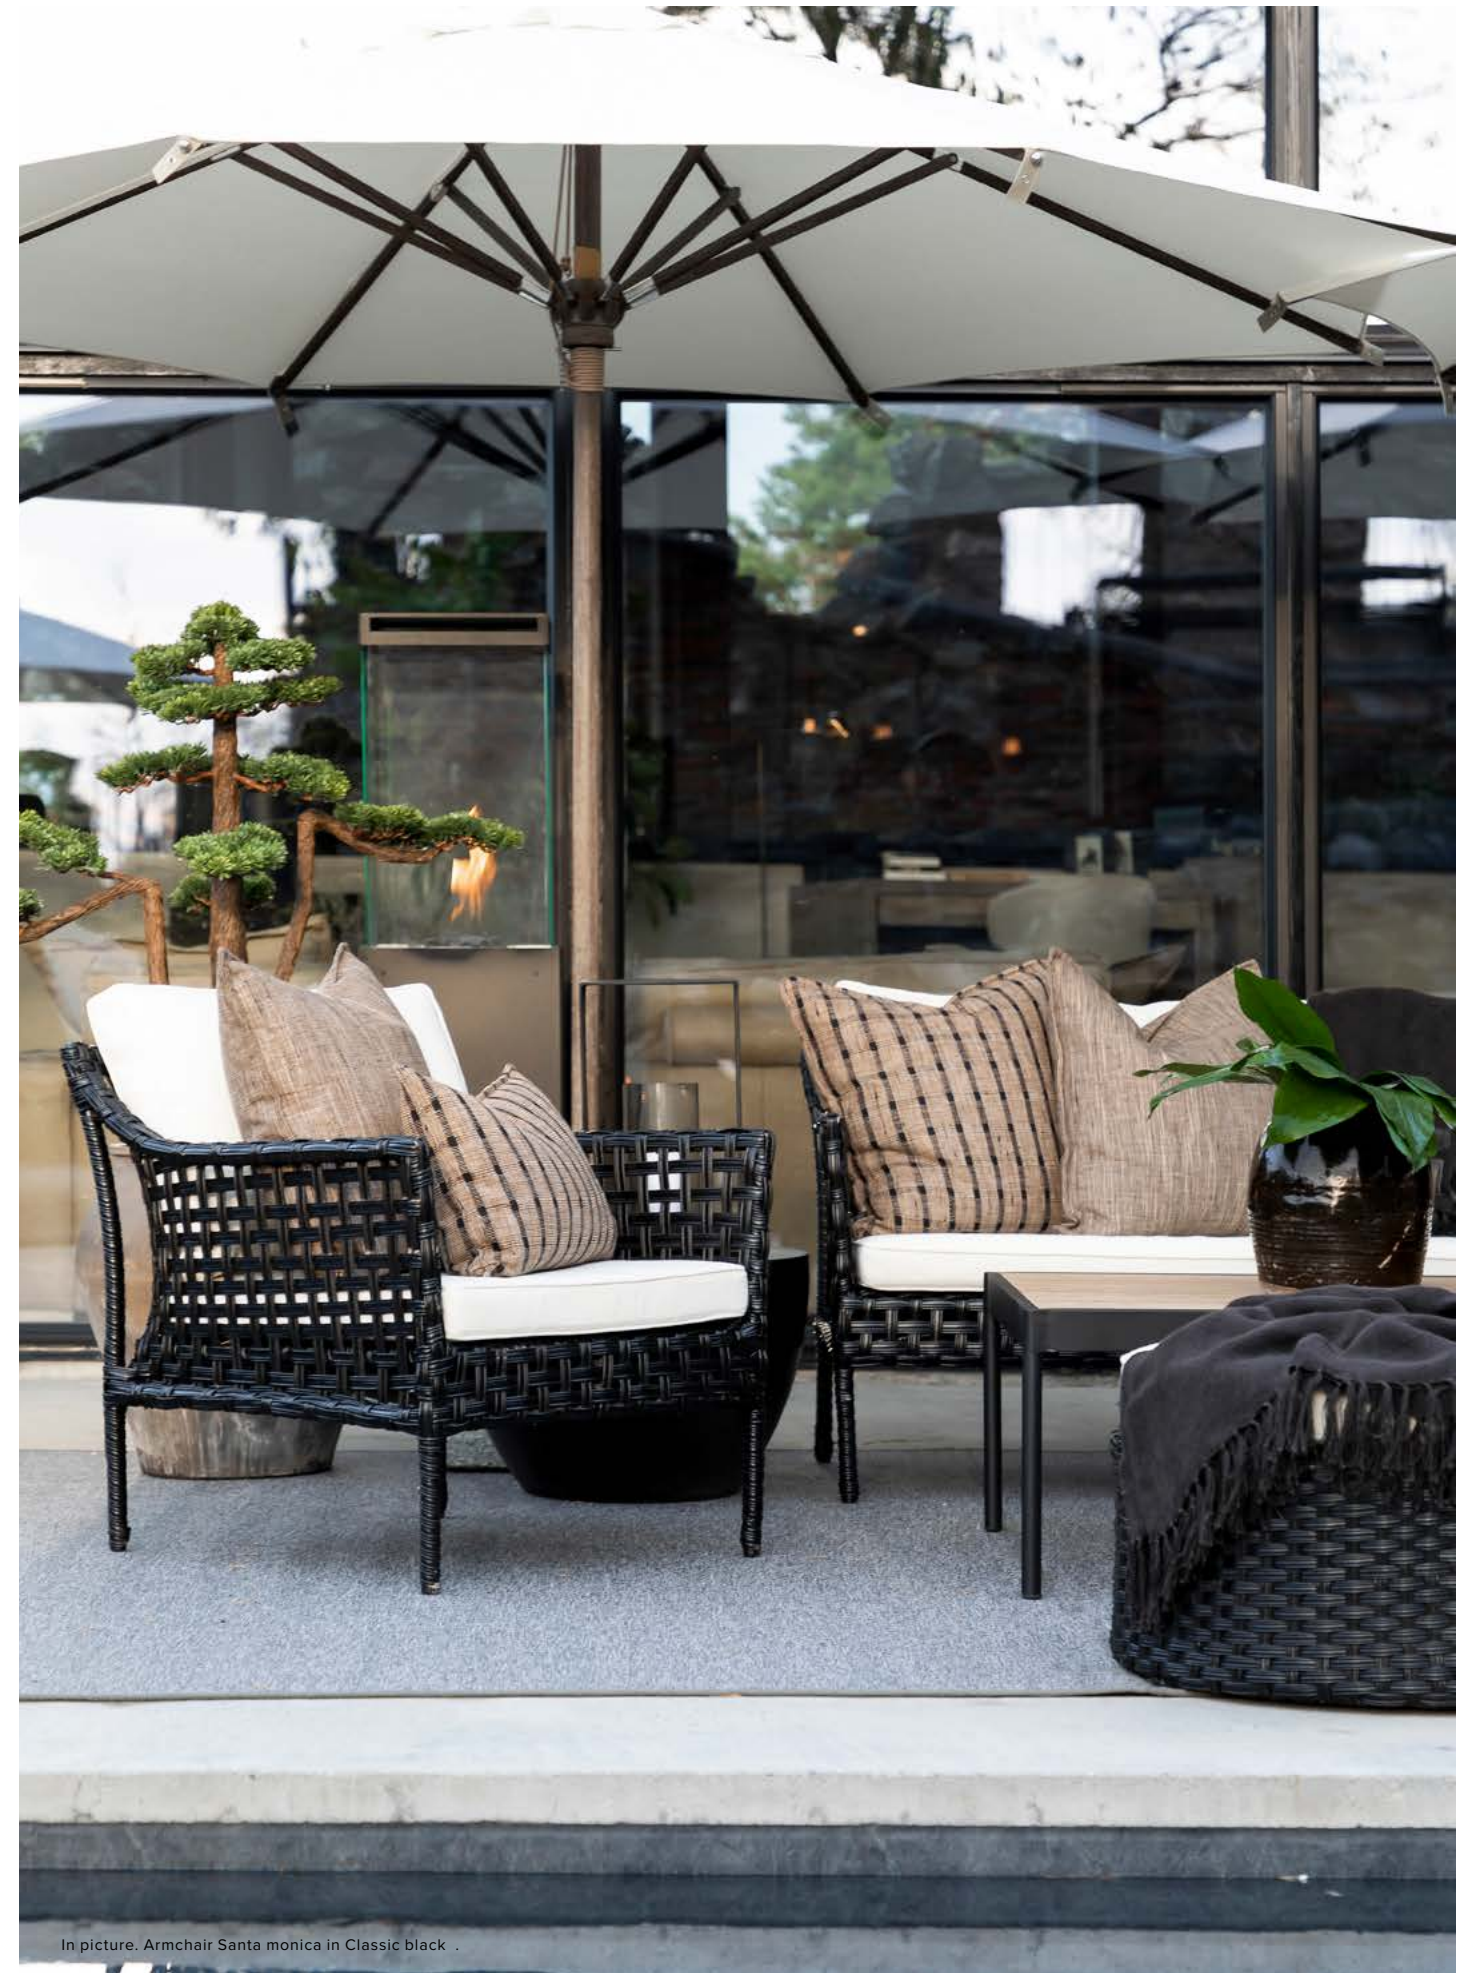

In picture, Armchair Santa monica in Classic black .